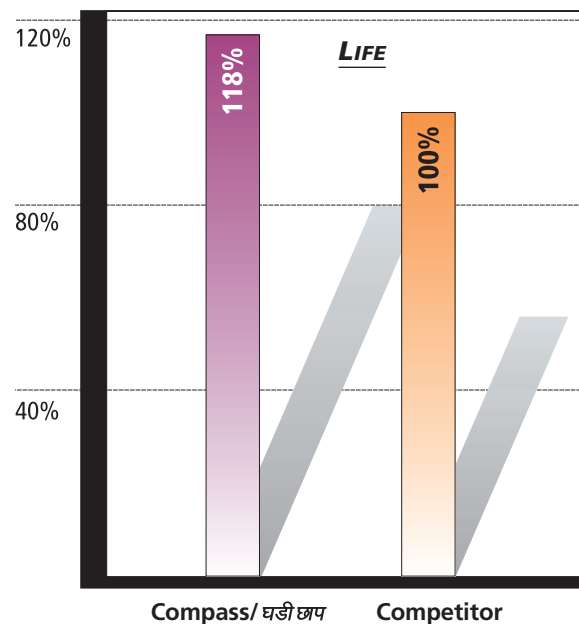

PERFORMANCE CHART

“घड़ी छाप TPB's give me the best value for money. I have been using them for the past 15 years.”

– Foreman, Construction Co.

BONDED ABRASIVES