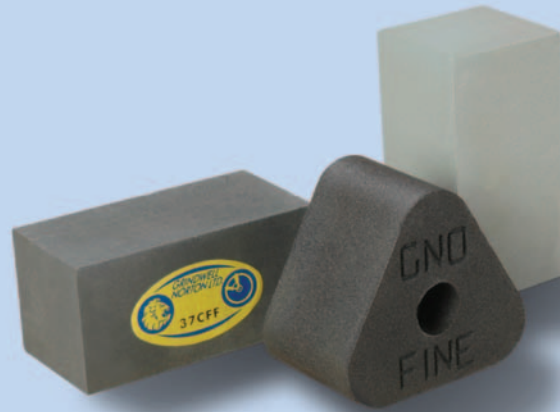

TILE POLISHING BLOCKS-RUBBING BRICKS

**NORTON
ADVANTAGE**

Grindwell Norton offers the Compass Brand/ घड़ी छाप - assurance of the best in quality - Triangular Polishing Blocks and Rubbing Bricks, the most popular TPB/RB in India for decades now.

Industry	Construction
Usage	●
	● Primary Use ● Secondary Use

TYPICAL APPLICATIONS

- ▶ Polishing Tiled Floors

STOCK AVAILABILITY TABLE

Tile Polishing Blocks

Size	Pack Size	Specification	Stock No.
Standard Size	6	37C40	B1
Standard Size	6	37C46	B2
Standard Size	6	Coarse	B24G
Standard Size	6	GNO36	B25
Standard Size	6	Coarse	B26
Standard Size	6	Medium	B27
Standard Size	6	Fine	B28
Standard Size	6	Extra Fine	B29
Standard Size	6	37C60	B3
Standard Size	6	37C80	B4
Standard Size	6	B80	B4G
Standard Size	6	37C100	B5
Standard Size	6	37C120	B6
Standard Size	6	37CFF	B7

STOCK AVAILABILITY TABLE

Rubbing Bricks

Size	Pack Size	Specification	Stock No.
50 x 50 x 50	24	37C46	B10
50 x 50 x 50	24	37C60	B11
50 x 50 x 50	24	37C80	B12
50 x 50 x 50	24	37C100	B13
50 x 50 x 50	24	37C120	B14
50 x 50 x 50	24	37CFF	B15
50 x 50 x 50	24	37C24	B17
50 x 50 x 50	24	37C40	B9